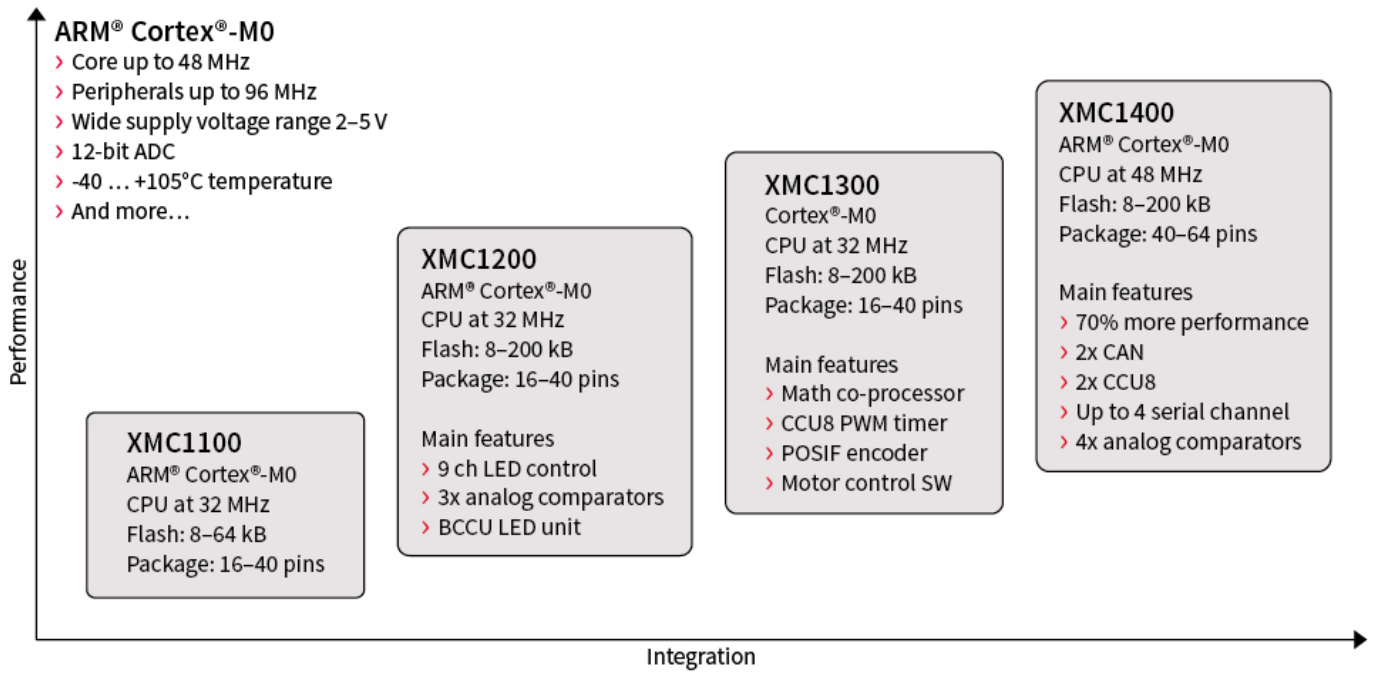

Download from
Dreamstime.com

This watermarked comp image is for previewing purposes only.

ID 2468711

© Milan Surkala | Dreamstime.com

[Fusion Connect 2009 Herunterladen Aktivierungscode 32 Bits DE](#)

[Fusion Connect 2009 Herunterladen Aktivierungscode 32 Bits DE](#)

Download from
Dreamstime.com

This watermarked comp image is for previewing purposes only.

ID 2468711

© Milan Surkala | Dreamstime.com

6u211; 6u201; 6u191; 6u181; 6u171 b31; 6u171; 6u161 b32; 6u161 b31; 6u161 ... Application code using LDAPS with a socket connect timeout that is